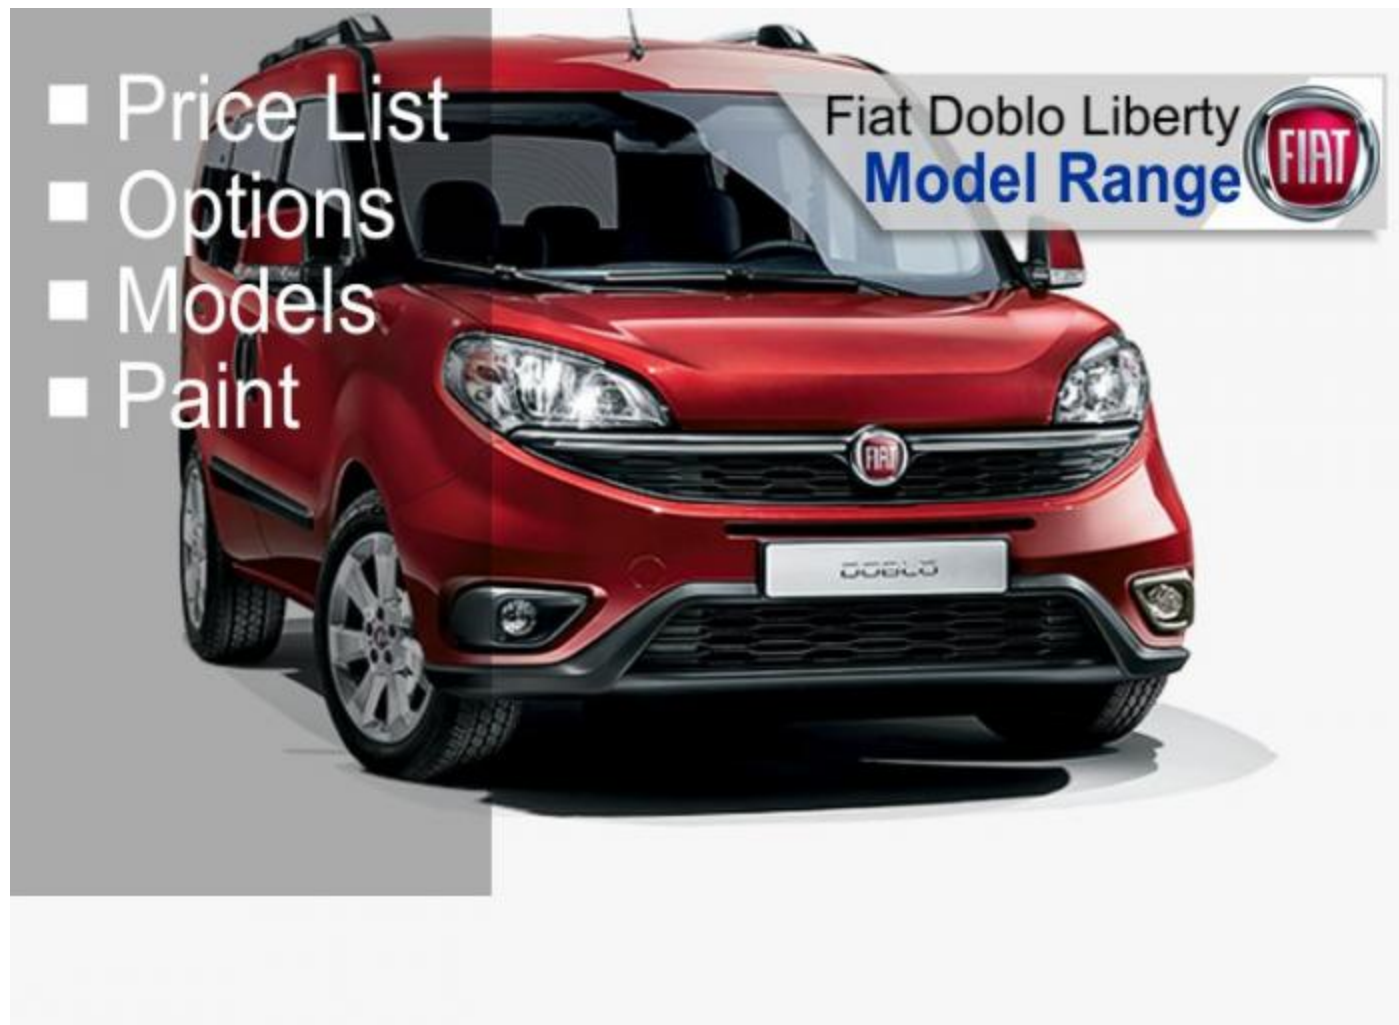

£15,695

NEW JUBILEE FIAT DOBLO LIBERTY RANGE

Exclusively available from Jubilee

Make: Fiat
Model: Doblo
Model Year: 2019
Reg Number: NEW MODEL RANGE
Fuel: Petrol or Diesel
Transmission: Manual
Colour: Choice of Colours
4 passenger seats (plus wheelchair passenger)
Stock ref: 1003 / NEW MODEL RANGE

About the NEW JUBILEE FIAT DOBLO LIBERTY RANGE

Our superbly high quality Fiat Doblo Liberty wheelchair accessible vehicle boasts a full length lowered floor which means that the wheelchair passenger can travel along side the rear seated passenger, right behind the driver and is also available with a fourth passenger seat, it is stylish, spacious and exceedingly practical..

Plus, the further good news is that Doblo Liberty is now available with a High Roof upgrade for taller wheelchair passengers

At a glance :-

3 seats as standard with 4th seat as an option
choice of 5 trim levels, Pop, Easy, Easy-Air, Lounge & Trekking
standard or high roof versions